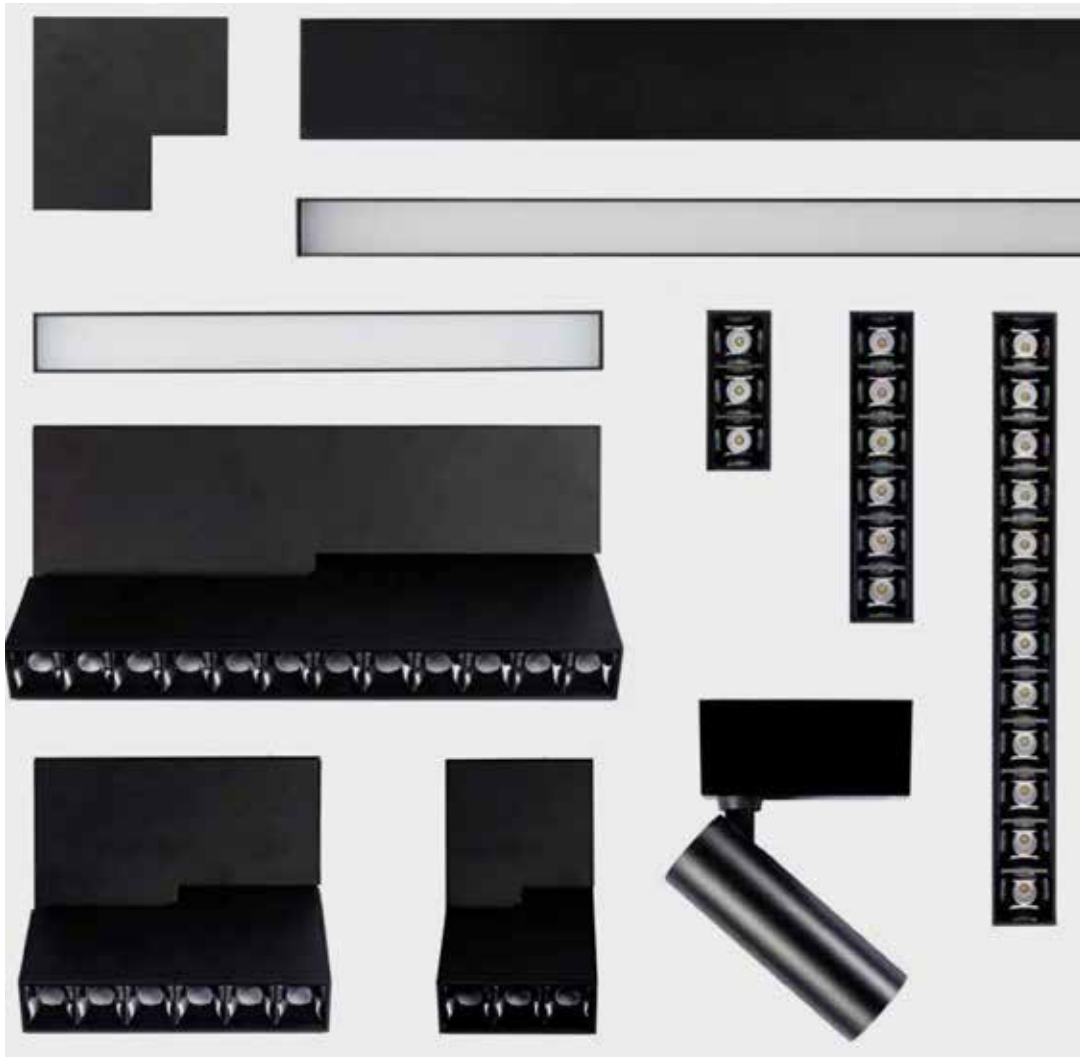

Magnetic connection allows users to be able to configure the design to their own specification quickly and easily. With DALI dimming capabilities the fixtures can work with numerous lighting scenes to create a flexible lighting package.

linear96

All dimensions are in millimetres

Item	Light Source	Power(W)	Flux	Optic	CRI	CCT	Size(mm)	Dim
Linear96	Osram	45W	2500lm	Diffuse	Ra >80	3000-4000K	958*34*55.5	Dali

Item	Size(mm)	Description	Finishing
Power plate	65*30	65mm power feed for track wire connection,with 2pcs pin	white/black
Decorative plate	65*30	65mm track decorative plate,without pin	white/black

Item	Size(mm)	Description	Finishing
L corner	90*90*76	Aluminum 90°horizontalconnect corner with power feed	white/black

Item	Size(mm)	Description	Finishing
Inner corner	123*123*76	Inner connect corner with power feed	white/black

Item	Size(mm)	Description	Finishing
Outer corner	123*123*76	Outer connect corner with power feed	white/black

Item	Size(mm)	Description	Finishing
Recessed kit	100*67.5*38	Track recessed kit, 2pcs	white/black