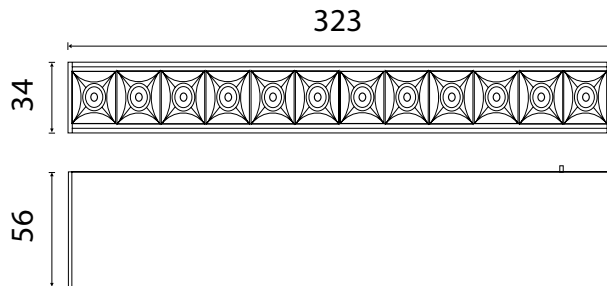

**dot12**

All dimensions are in millimetres

Item	Light Source	Power(W)	Flux	Optic	CRI	CCT	Size(mm)	Dim
Dot12	Osram	8W	1280lm	Diffuse	Ra >80	3000-4000K	322*34*55.5	Dali

Item	Size(mm)	Description	Finishing
Power plate	65*30	65mm power feed for track wire connection,with 2pcs pin	white/black
Decorative plate	65*30	65mm track decorative plate,without pin	white/black

Item	Size(mm)	Description	Finishing
Track connector	113*32.5*3	Aluminum connector for track connection	white/black

Item	Size(mm)	Description	Finishing
End cap	76*39*1.5	Aluminum end cap for track,2PCS	white/black

Item	Size(mm)	Description	Finishing
L corner	90*90*76	Aluminum 90°horizontalconnect corner with power feed	white/black

Item	Size(mm)	Description	Finishing
Inner corner	123*123*76	Inner connect corner with power feed	white/black

Item	Size(mm)	Description	Finishing
Outer corner	123*123*76	Outer connect corner with power feed	white/black

Item	Size(mm)	Description	Finishing
Recessed kit	100*67.5*38	Track recessed kit, 2pcs	white/black