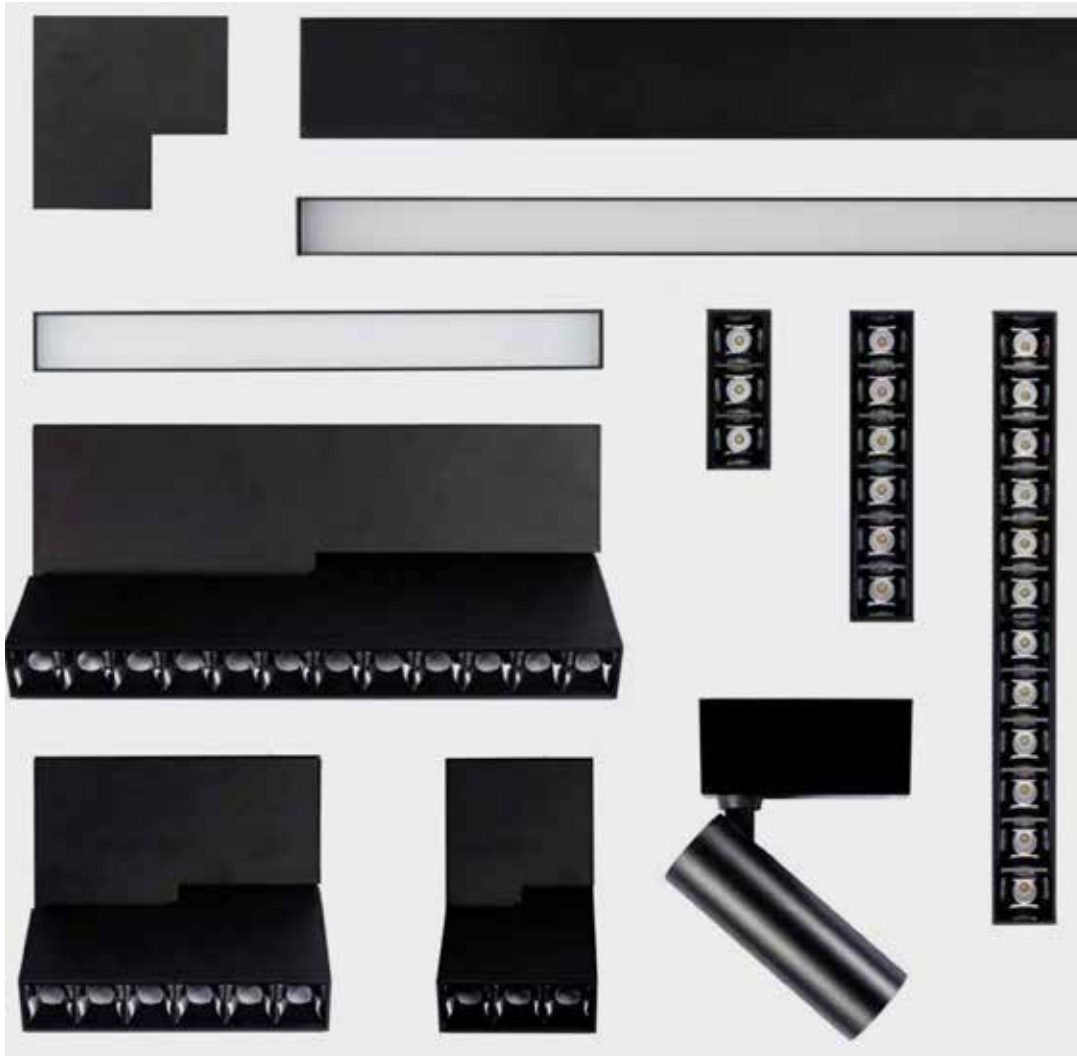

**Magnetic connection allows users to be able to configure the design to their own specification quickly and easily. With DALI dimming capabilities the fixtures can work with numerous lighting scenes to create a flexible lighting package.**

**dot12**

All dimensions are in millimetres

Item	Light Source	Power(W)	Flux	Optic	CRI	CCT	Size(mm)	Dim
Dot12	Osram	8W	1280lm	Diffuse	Ra >80	3000-4000K	322*34*55.5	Dali

Item	Size(mm)	Description	Finishing
Power plate	65*30	65mm power feed for track wire connection,with 2pcs pin	white/black
Decorative plate	65*30	65mm track decorative plate,without pin	white/black

Item	Size(mm)	Description	Finishing
L corner	90*90*76	Aluminum 90°horizontalconnect corner with power feed	white/black

Item	Size(mm)	Description	Finishing
Inner corner	123*123*76	Inner connect corner with power feed	white/black

Item	Size(mm)	Description	Finishing
Outer corner	123*123*76	Outer connect corner with power feed	white/black

Item	Size(mm)	Description	Finishing
Recessed kit	100*67.5*38	Track recessed kit, 2pcs	white/black