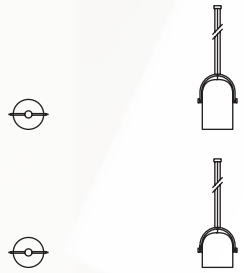

## Mr Shot™ Collection

The Mr Shot™ lights are statement pendants full of punch. With a large cylindrical metal spun lampshade which can be angled, these pendant lights are available in a nature inspired palette of muted green, grey and white powder coat colours. A plywood timber bracket and detailed black wing nuts complete the design.

Two versions are available, the original Mr Big Shot™ and its new smaller brother, Mr Short Shot™.

The Mr Shot™ lights can be finished in custom colours. Please speak with us to see what options are available.

# Mr Shot<sup>™</sup> Collection

**Mr Big Shot Pendant** 340 Ø x 550 H

Single ES lamp holder, 2 adjustable stainless steel wires, flex & ceiling canopy.  
Max. 24w ES Par 38 CFL / 57w ES Eco Halogen / 12w ES LED.

**Mr Short Shot Pendant** 340 Ø x 400 H

Single ES lamp holder, 2 adjustable stainless steel wires, flex & ceiling canopy.  
Max. 24w ES Par 38 CFL / 57w ES Eco Halogen / 12w ES LED.