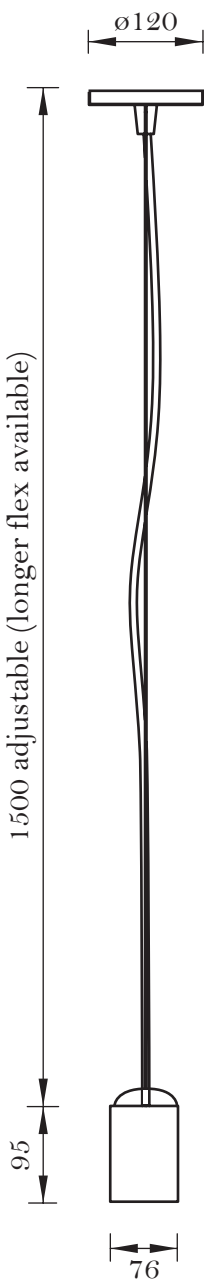

vesi LED IP 55 linear per il bagno

aëon
L.E.D.™

by

 aëon[®]
illumination

vesi LED IP55 linear pendant

aëon
L.E.D.™

by

 aëon[®]
illumination

Lengths Available:

- Vesi 1136 (Approx. 20 Watt) : 1136 mm
- Vesi 1417 (Approx. 25.5 Watt) : 1417 mm
- Vesi 1698 (Approx. 30.5 Watt) : 1698 mm
- Vesi 1979 (Approx. 35.5 Watt) : 1979 mm

4000k colour temperature
IP55
 18W/m 1617Lm/m
IES files available upon request.
Other lengths available upon request.
Note: Longest IP rated length is 3.4m.
For longer lengths, seamless brackets can be used to connect sections onsite, however the Vesi light fitting will not be IP rated and only available for interior use. Please see Aria light for same profile, non-IP version.

Standard Finishes

White Black Natural Silver

Custom Premium Finishes

Natural Curly Birch Timber-Look Powder Coat
 Natural Spotted Gum Timber-Look Powder Coat
 Natural Blackbutt Timber-Look Powder Coat

Details & Features