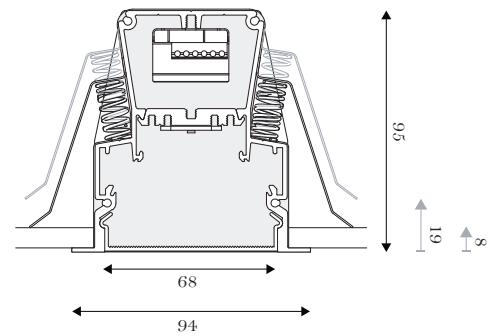

PRODUCT OVERVIEW:

Product Description:	Aëon Illumination Vesi LED extrusion profile range with IP rating and integrated LED control gear
IP rating:	44/ 55
Finish Options:	Anodised Powdercoat: Black/White Other colours available upon request
Diffuser Options:	PlexiGlas diffuser
Mounting Options:	Wire suspended Wall mounted Ceiling mounted Recessed with trim (plasterboard bracket)
Light Source:	LED boards (Zhaga Compliant) 3000K, 4000K CRI 80+, 90+ available
Lumen Maintenance:	50,000hrs to 70%
Driver Dimming Options:	Fixed output/ DSI/ Dali/ SwitchDIM
Luminous Efficacy:	Up to 98.2 Lm/W
Luminous Flux Range:	920 to 5100 Lm/m
Power Consumption Range:	10.4 to 66.6 W/m
Lumen Packages / Metre: (more packages available upon request)	1200 Lm 13.0 W 1600 Lm 17.8 W 2000 Lm 20.9 W 2400 Lm 25.5 W 2800 Lm 30.3 W
Ambient Operating Temp:	ta 0°C to 45°C
Restrictions:	Maximum length of 3.4m including endcaps; 6mm x 2 for Vesi, 12mm x 2 for Vesi Recessed

Vesi LED
Luminaire weight approx. 3.2 kg/m

Recessed Vesi LED
Luminaire weight approx. 3.2 kg/m
Cutout approx. 12mm shorter and narrower than overall length and width of luminaire

PHOTOMETRIC DATA: