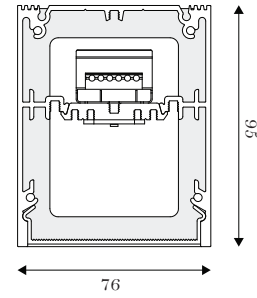

PRODUCT OVERVIEW:

Product Description:	Aëon Illumination Vesi LED extrusion profile range with IP rating and integrated LED control gear
IP rating:	44/ 55
Finish Options:	Anodised Powdercoat: Black/White Other colours available upon request
Diffuser Options:	PlexiGlas diffuser
Mounting Options:	Wire suspended Wall mounted Ceiling mounted Recessed with trim (plasterboard bracket)
Light Source:	LED boards (Zhaga Compliant) 3000K, 4000K CRI 80+, 90+ available
Lumen Maintenance:	50,000hrs to 70%
Driver Dimming Options:	Fixed output/ DSI/ Dali/ SwitchDIM
Luminous Efficacy:	Up to 98.2 Lm/W
Luminous Flux Range:	920 to 5100 Lm/m
Power Consumption Range:	10.4 to 66.6 W/m
Lumen Packages / Metre: (more packages available upon request)	1200 Lm 13.0 W 1600 Lm 17.8 W 2000 Lm 20.9 W 2400 Lm 25.5 W 2800 Lm 30.3 W
Ambient Operating Temp:	ta 0°C to 45°C
Restrictions:	Maximum length of 3.4m including endcaps; 6mm x 2 for Vesi, 12mm x 2 for Vesi Recessed

Vesi LED
Luminaire weight approx. 3.2 kg/m

Recessed Vesi LED
Luminaire weight approx. 3.2 kg/m
Cutout approx. 12mm shorter and narrower than overall length and width of luminaire

PHOTOMETRIC DATA: