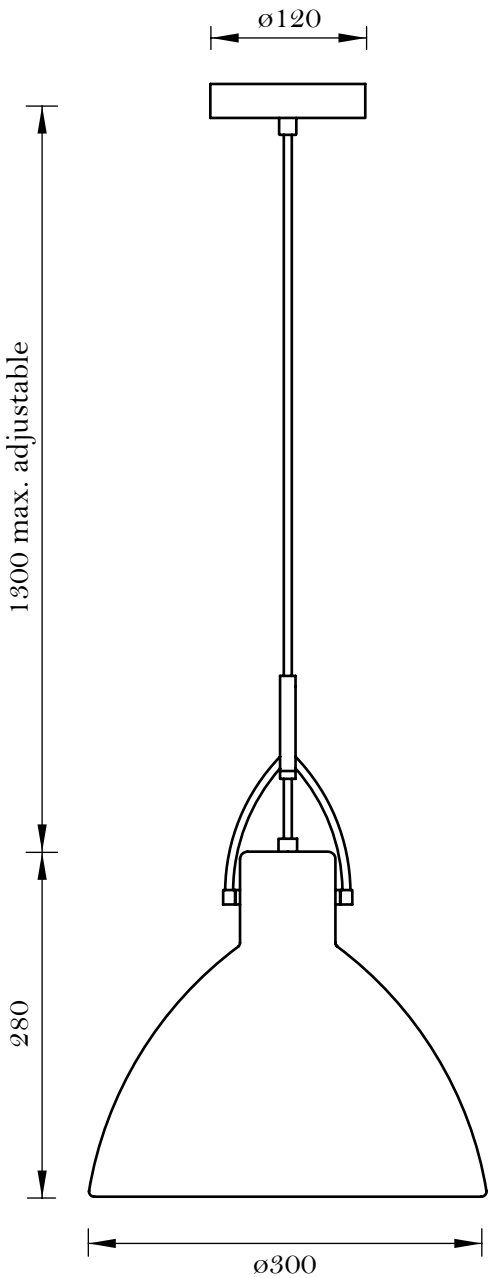

nord XL pendant

nord XL pendant

**Finish**

Satin Black

**Details & Features**

1 Week Lead Time if in Stock

LED, CFL, Eco-Halogen and Filament Compatible

Pot Dimmer Dimmable with Eco-Halogen

Available for Export

Specification Schedule Template

Product Webpage

**Useful Links**

**nord XL pendant**

Compact Fluorescent ES Lamp (20w max.)

Eco Halogen ES Lamp (53w max.)

LED ES Lamp (12w max.)

All dimensions are in millimetres

For something a little larger, the Nord XL keeps that contemporary cool and industrial appeal. The articulated joint allows the head to adjust, but not quite as much as its little sister. The Nord XL pendant is finished in a satin black with an internal silver reflector and black cloth covered electrical cable.