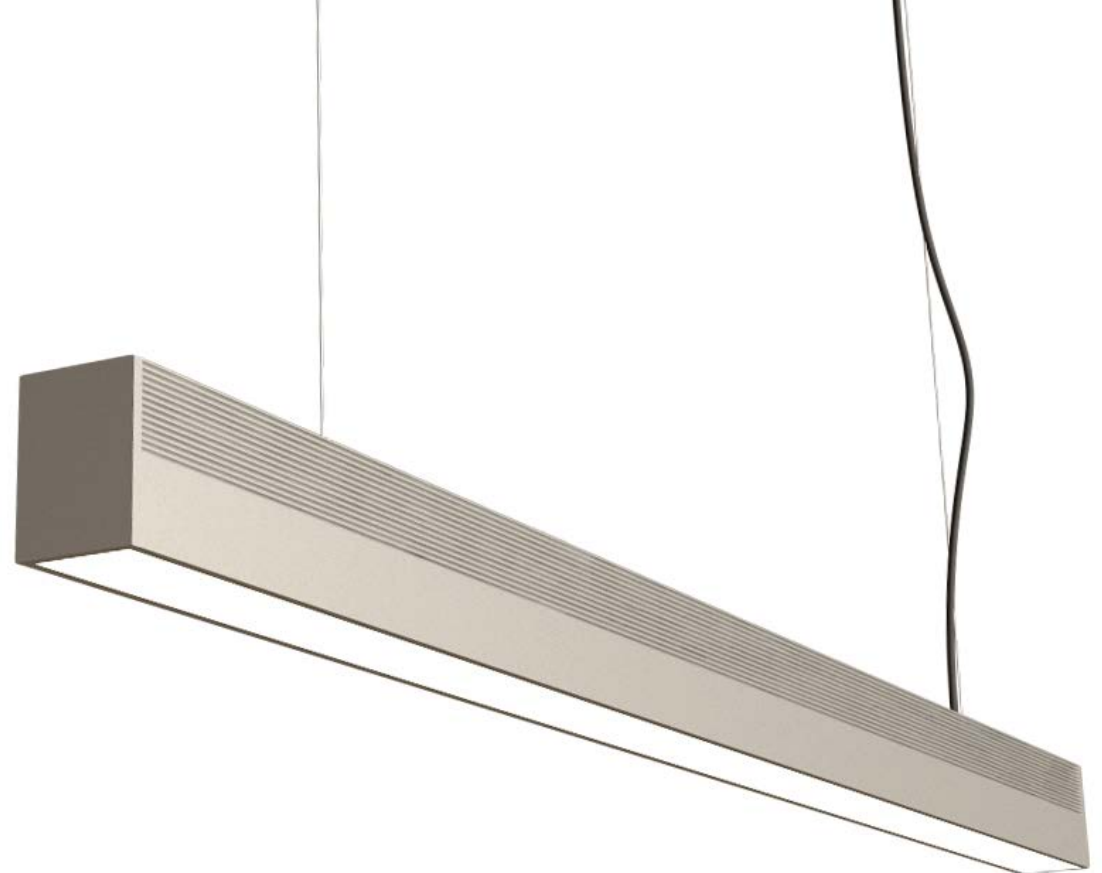

infini LED linear pendant

Infini LED pendant with customised electrical flex shown here.

aëon  by  aëon[®]
illumination

infini LED linear pendant

Infini LED pendant with customised electrical flex shown here.

aëon
L.E.D.[™]

by

 aëon[®]
illumination

Lengths Available:

- Infini 1136 (Approx. 20 Watt) : 1136 mm
- Infini 1417 (Approx. 25 Watt) : 1417 mm
- Infini 1698 (Approx. 30 Watt) : 1698 mm
- Infini 1979 (Approx. 35 Watt) : 1979 mm

4000k colour temperature

17.8W/m 1540Lm/m

IES files available upon request.

Other lengths available upon request.

Finishes

White

Black

Natural Silver