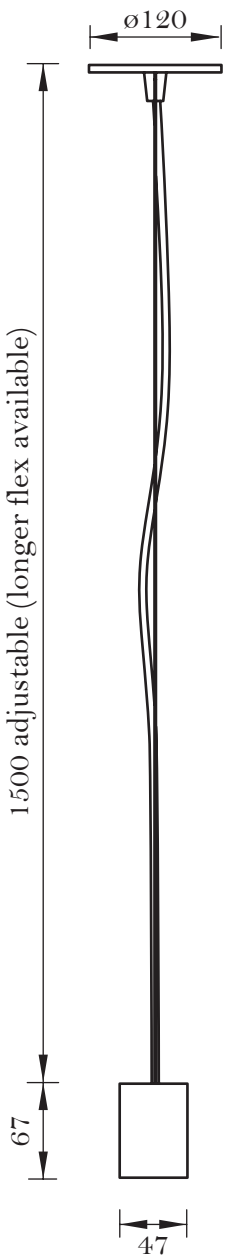

infini LED linear pendant

Infini LED pendant with customised electrical flex shown here.

aëon  by  aëon[®]
illumination

infini LED linear pendant

Infini LED pendant with customised electrical flex shown here.

aëon
L.E.D.[™]

by

 aëon[®]
illumination

Lengths Available:

- Infini 1136 (Approx. 20 Watt) : 1136 mm
- Infini 1417 (Approx. 25 Watt) : 1417 mm
- Infini 1698 (Approx. 30 Watt) : 1698 mm
- Infini 1979 (Approx. 35 Watt) : 1979 mm

4000k colour temperature

17.8W/m 1540Lm/m

IES files available upon request.

Other lengths available upon request.

Finishes

White

Black

Natural Silver

Specification Schedule Template

Product Webpage

Useful Links

available through

www.satelight.com.au

infini LED linear pendant

LED Linear Modules
(Wattage and output determined by length specified)

All dimensions are in millimetres