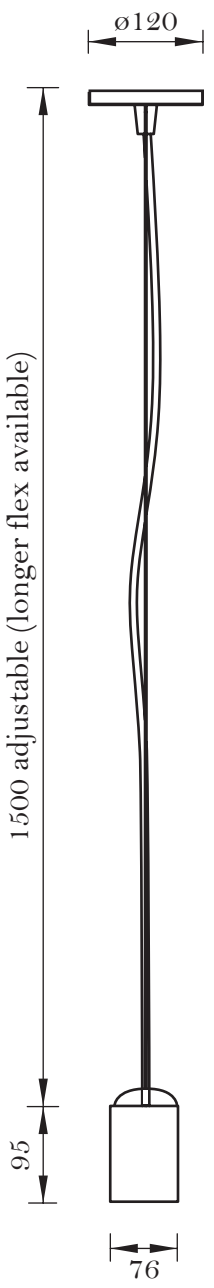

aria LED linear pendant

aëon  
L.E.D.™

by

 aëon<sup>®</sup>  
illumination

aria LED linear pendant

aëon  
L.E.D.™

by

 aëon<sup>®</sup>  
illumination

**Lengths Available:**

- Aria 1136 (Approx. 20 Watt) : 1136 mm
- Aria 1417 (Approx. 25.5 Watt) : 1417 mm
- Aria 1698 (Approx. 30.5 Watt) : 1698 mm
- Aria 1979 (Approx. 35.5 Watt) : 1979 mm

4000k colour temperature  
 18W/m 1617Lm/m  
 IES files available upon request.  
 Other lengths available upon request.  
 Note: Aria light fitting is not IP rated and only available for interior use. Please see Vesi light for same profile, IP55 version.