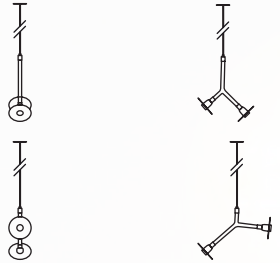

These feature lights are available in two configurations, Narrow and Wide, giving an organic look when placed in clusters.

Various shaped globes give the Synapse™ collection additional character.

© 2018 Satelight Design Pty Ltd

Synapse[™] Collection

Synapse Narrow 350 L x 130 W x 400 H

Double ES lamp holder, flex & ceiling canopy.
Max. 15w ES CFL / 42w ES Eco Halogen / 10w ES LED / 25w Filament

Synapse Wide 455 L x 130 W x 320 H

Double ES lamp holder, flex & ceiling canopy.
Max. 15w ES CFL / 42w ES Eco Halogen / 10w ES LED / 25w Filament

Details & Features

4-6 Weeks
Lead Time

Customisation
Options
Available

LED, CFL,
Eco-Halogen
and Filament
Compatible