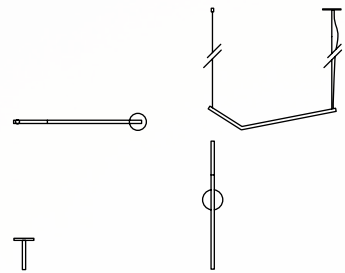

Gatsby™ Collection

The Gatsby™ Lighting Collection draws on influence from the Art Deco period and presented as a minimalistic element. The lighting design mixes luxurious, natural materials of brass and timber together and represented in a sleek angled LED light.

© 2018 Satelight Design Pty Ltd

Gatsby[™] Collection

Gatsby Pendant 1100 L x 25 W x 265 H

2 adjustable stainless steel wires, ceiling puck, flex & ceiling canopy.
LED light source included with pendant.

Gatsby Wall 180 L x 265 W x 1100 H