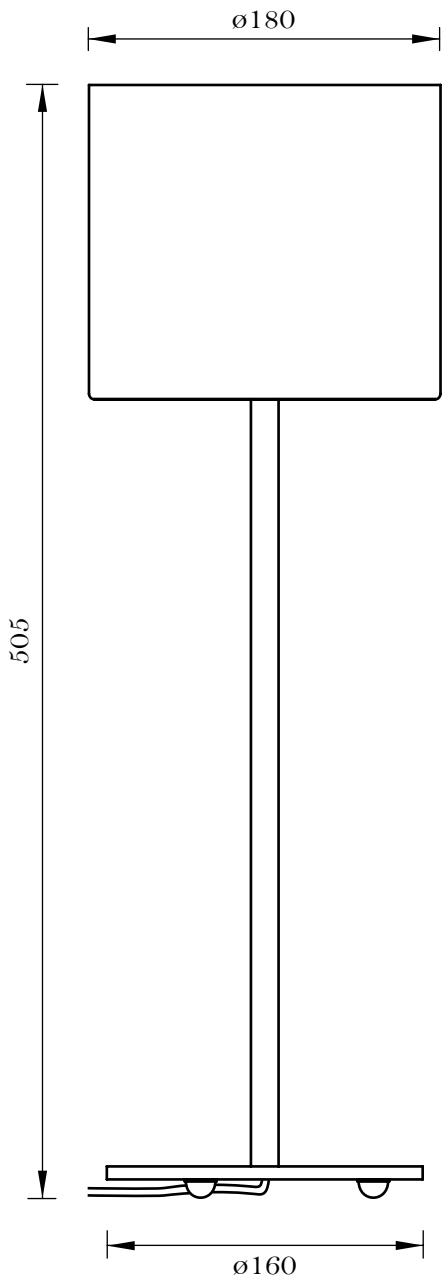

Finish

Gloss Black

Details & Features

Discontinued Product - Limited Stock Available

LED, CFL, Eco-Halogen and Filament Compatible

Useful Links

Product Webpage