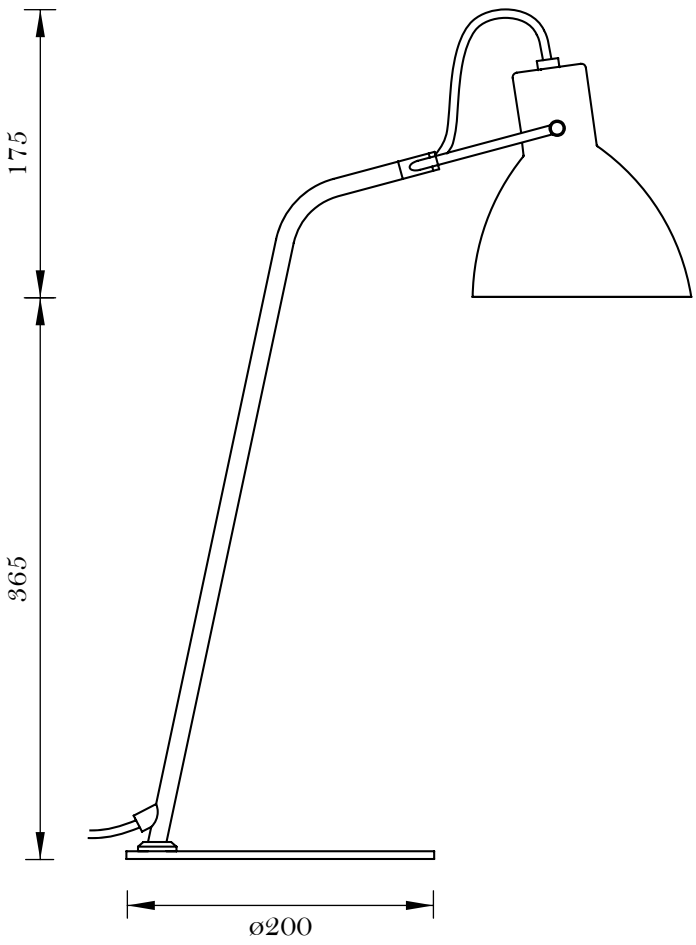

nord bedside/desk

Finish

Satin Black

Details & Features

1 Week
Lead Time
if in Stock

LED, CFL,
Eco-Halogen
and Filament
Compatible

Available for
Export

Useful Links

Specification
Schedule
Template

Product
Webpage

nord bedside/desk

Compact Fluorescent
ES Lamp (11w max.)

Eco Halogen
ES Lamp (42w max.)

LED
ES Lamp (8w max.)

All dimensions are in millimetres

The Aëon Illumination Nord bedside/desk lamp is a cool addition to any desk. The black finish, clean lines and details give this fitting a style which lends itself to contemporary or classic spaces. Able to be used with LED lamps, the Nord bedside/desk lamp provides an excellent way to illuminate a work area and avoid any glare issues.