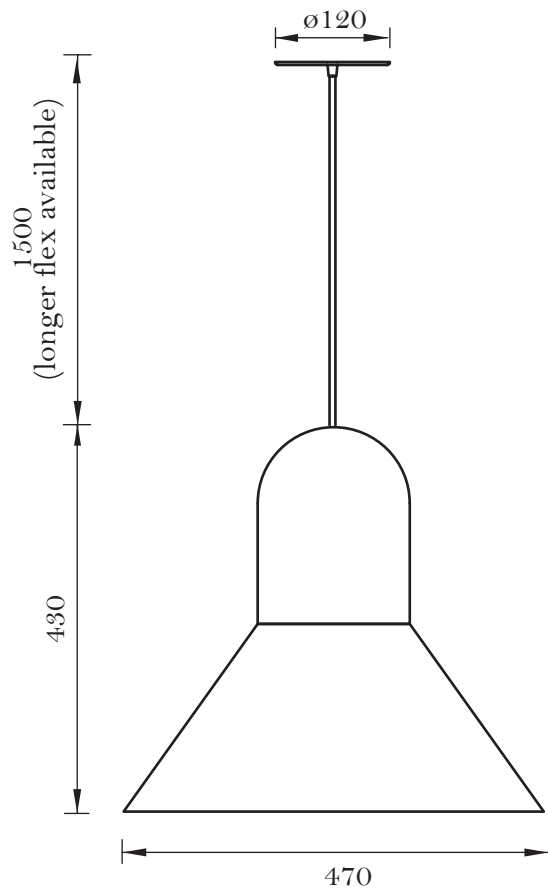

gravatas solid pendant

gravatas solid

Finishes

Textured White

Stone Grey Satin

Details & Features

4-6 Weeks Lead Time

Customisation Options Available

Compact Fluorescent ES Lamp (20w max.)

Eco Halogen ES Lamp (42w max.)

LED ES Lamp (10w max.)

All dimensions are in millimetres

For a feature light with substance and impact, you can't go past the Gravatas pendant lights. Available in 3 designs - wire, shuttlecock and solid - the Gravatas can work in a large range of interiors. The Wire component is available in textured black, yellow shine powder coat or electroplated brass. While the Shuttlecock top cap and Solid version can be finished in textured white or textured black powder coat.